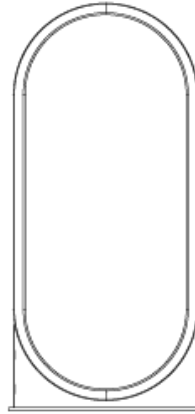

Nebula | Bike rack | Steel | 1 bike space

420 mm [16- 1/2"]

420 mm [16- 1/2"]

893 mm [35-1/8"]

Ordering Information / Guide

Example: **BRNEB00-N-MAC-AB01-Q042042089-CNO**

Material	Bicycle spaces	Dimensions	Finish
MAC Steel	AB01 1	Q042042089 L 16.535 - W 16.535 - H 35.157 in	CNO Grey [Neri] Textured

Generated code: **BRNEB00 - N** - _____

Nebula | Bike rack | Steel | 1 bike space

Bicycle rack made of painted steel.

WARNINGS

Protection of surfaces: please refer to the specification on painting procedures of the materials.