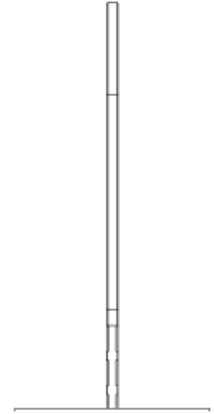

Nebula | Bike rack | Steel | 1 bike space

420 mm [16- 1/2"]

420 mm [16- 1/2"]

893 mm [35-1/8"]

Ordering Information / Guide

Example: **BRNEB00-N-MAC-AB01-Q042042089-CNO**

Material	Bicycle spaces	Dimensions	Finish
MAC Steel	AB01 1	Q042042089 L 16.535 - W 16.535 - H 35.157 in	CNO Grey [Neri] Textured

Generated code: **BRNEB00 - N** - _____

Nebula | Bike rack | Steel | 1 bike space

Bicycle rack made of painted steel.

WARNINGS

Protection of surfaces: please refer to the specification on painting procedures of the materials.