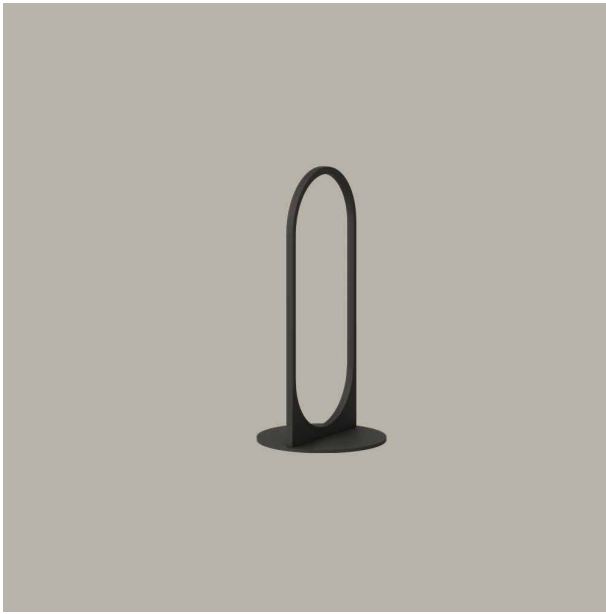

Nebula | Bike rack | Steel | 1 bike space

420 mm [16- 1/2"]

420 mm [16- 1/2"]

893 mm [35-1/8"]

Ordering Information / Guide

Example: **BRNEB00-N-MAC-AB01-Q042042089-CNO**

Material	Bicycle spaces	Dimensions	Finish
MAC Steel	AB01 1	Q042042089 L 16.535 - W 16.535 - H 35.157 in	CNO Grey [Neri] Textured

Generated code: **BRNEB00 - N** - _____

Nebula | Bike rack | Steel | 1 bike space

Bicycle rack made of painted steel.

WARNINGS

Protection of surfaces: please refer to the specification on painting procedures of the materials.